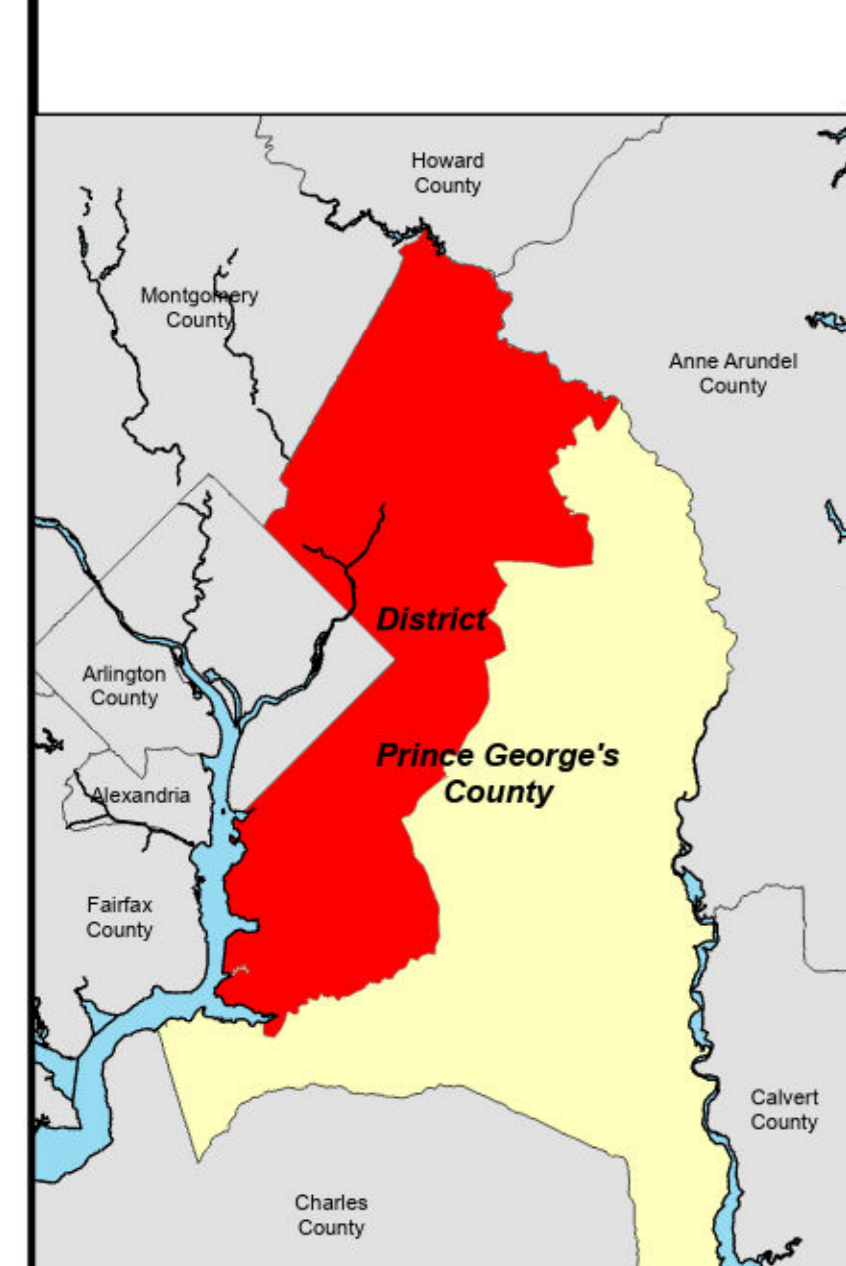

Congressional District 4

Prince George's County, Maryland