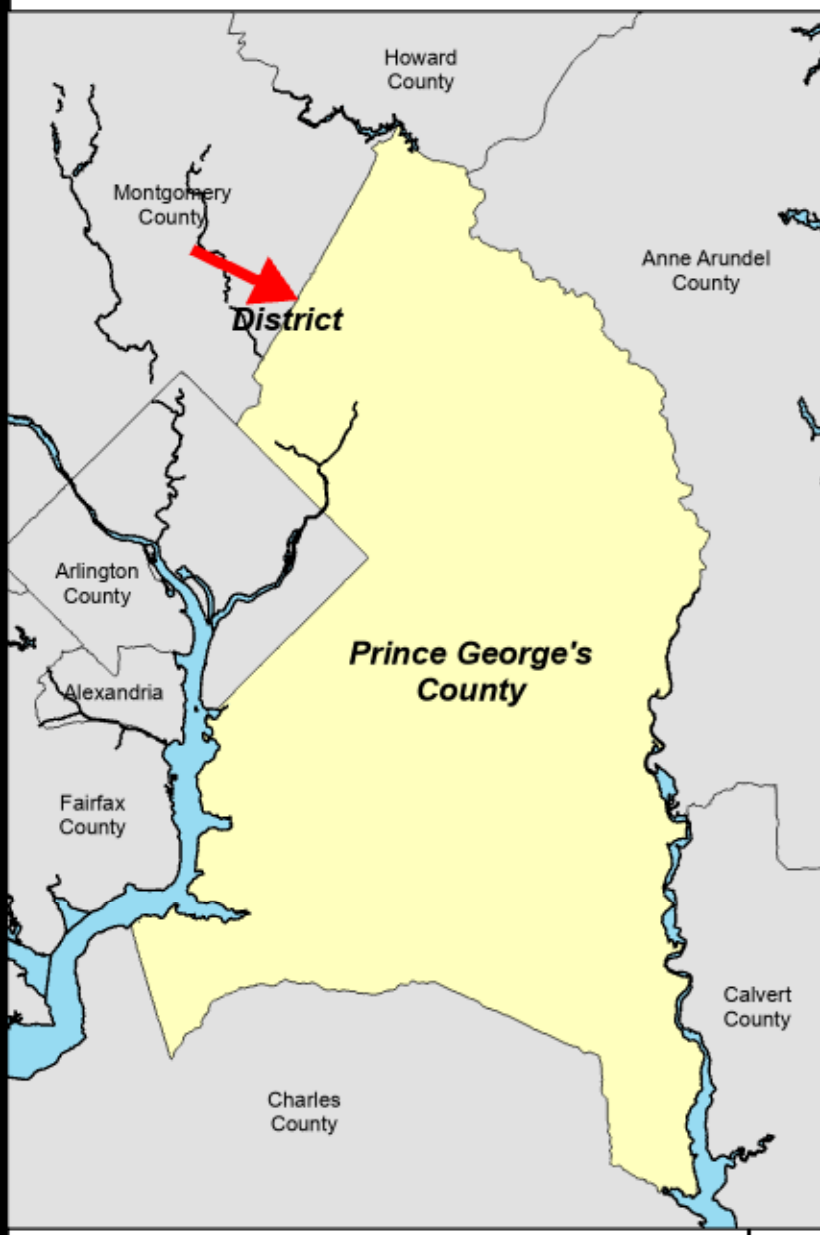

Congressional District 8

Prince George's County, Maryland

Legend

- 8 Congressional District and Number
- 01-01 Election Precincts
- Municipalities
- Roads
- Polling Place and Precinct Number

DATA SOURCE	MNCPPC, OIT - GIS
DATE CREATED	May 2022
SERIAL NO	Congressional District 8

Prince George's County Board of Elections
This map may not be reproduced, stored in a retrieval system, or transmitted in any form including electronic or by photo reproduction, without the express written permission of the Prince George's County Board of Elections. Polling places are subject to change. Please visit elections.mypgc.us regularly for updates.

0.0030 0.0015 0 0.003 0.006 0.009 0.012 Miles

The base map was compiled from aerial photography data acquired 2000. All mapping is referenced to the Maryland State Plane Coordinate System 1983 North American horizontal datum and 1988 vertical datum in meters.