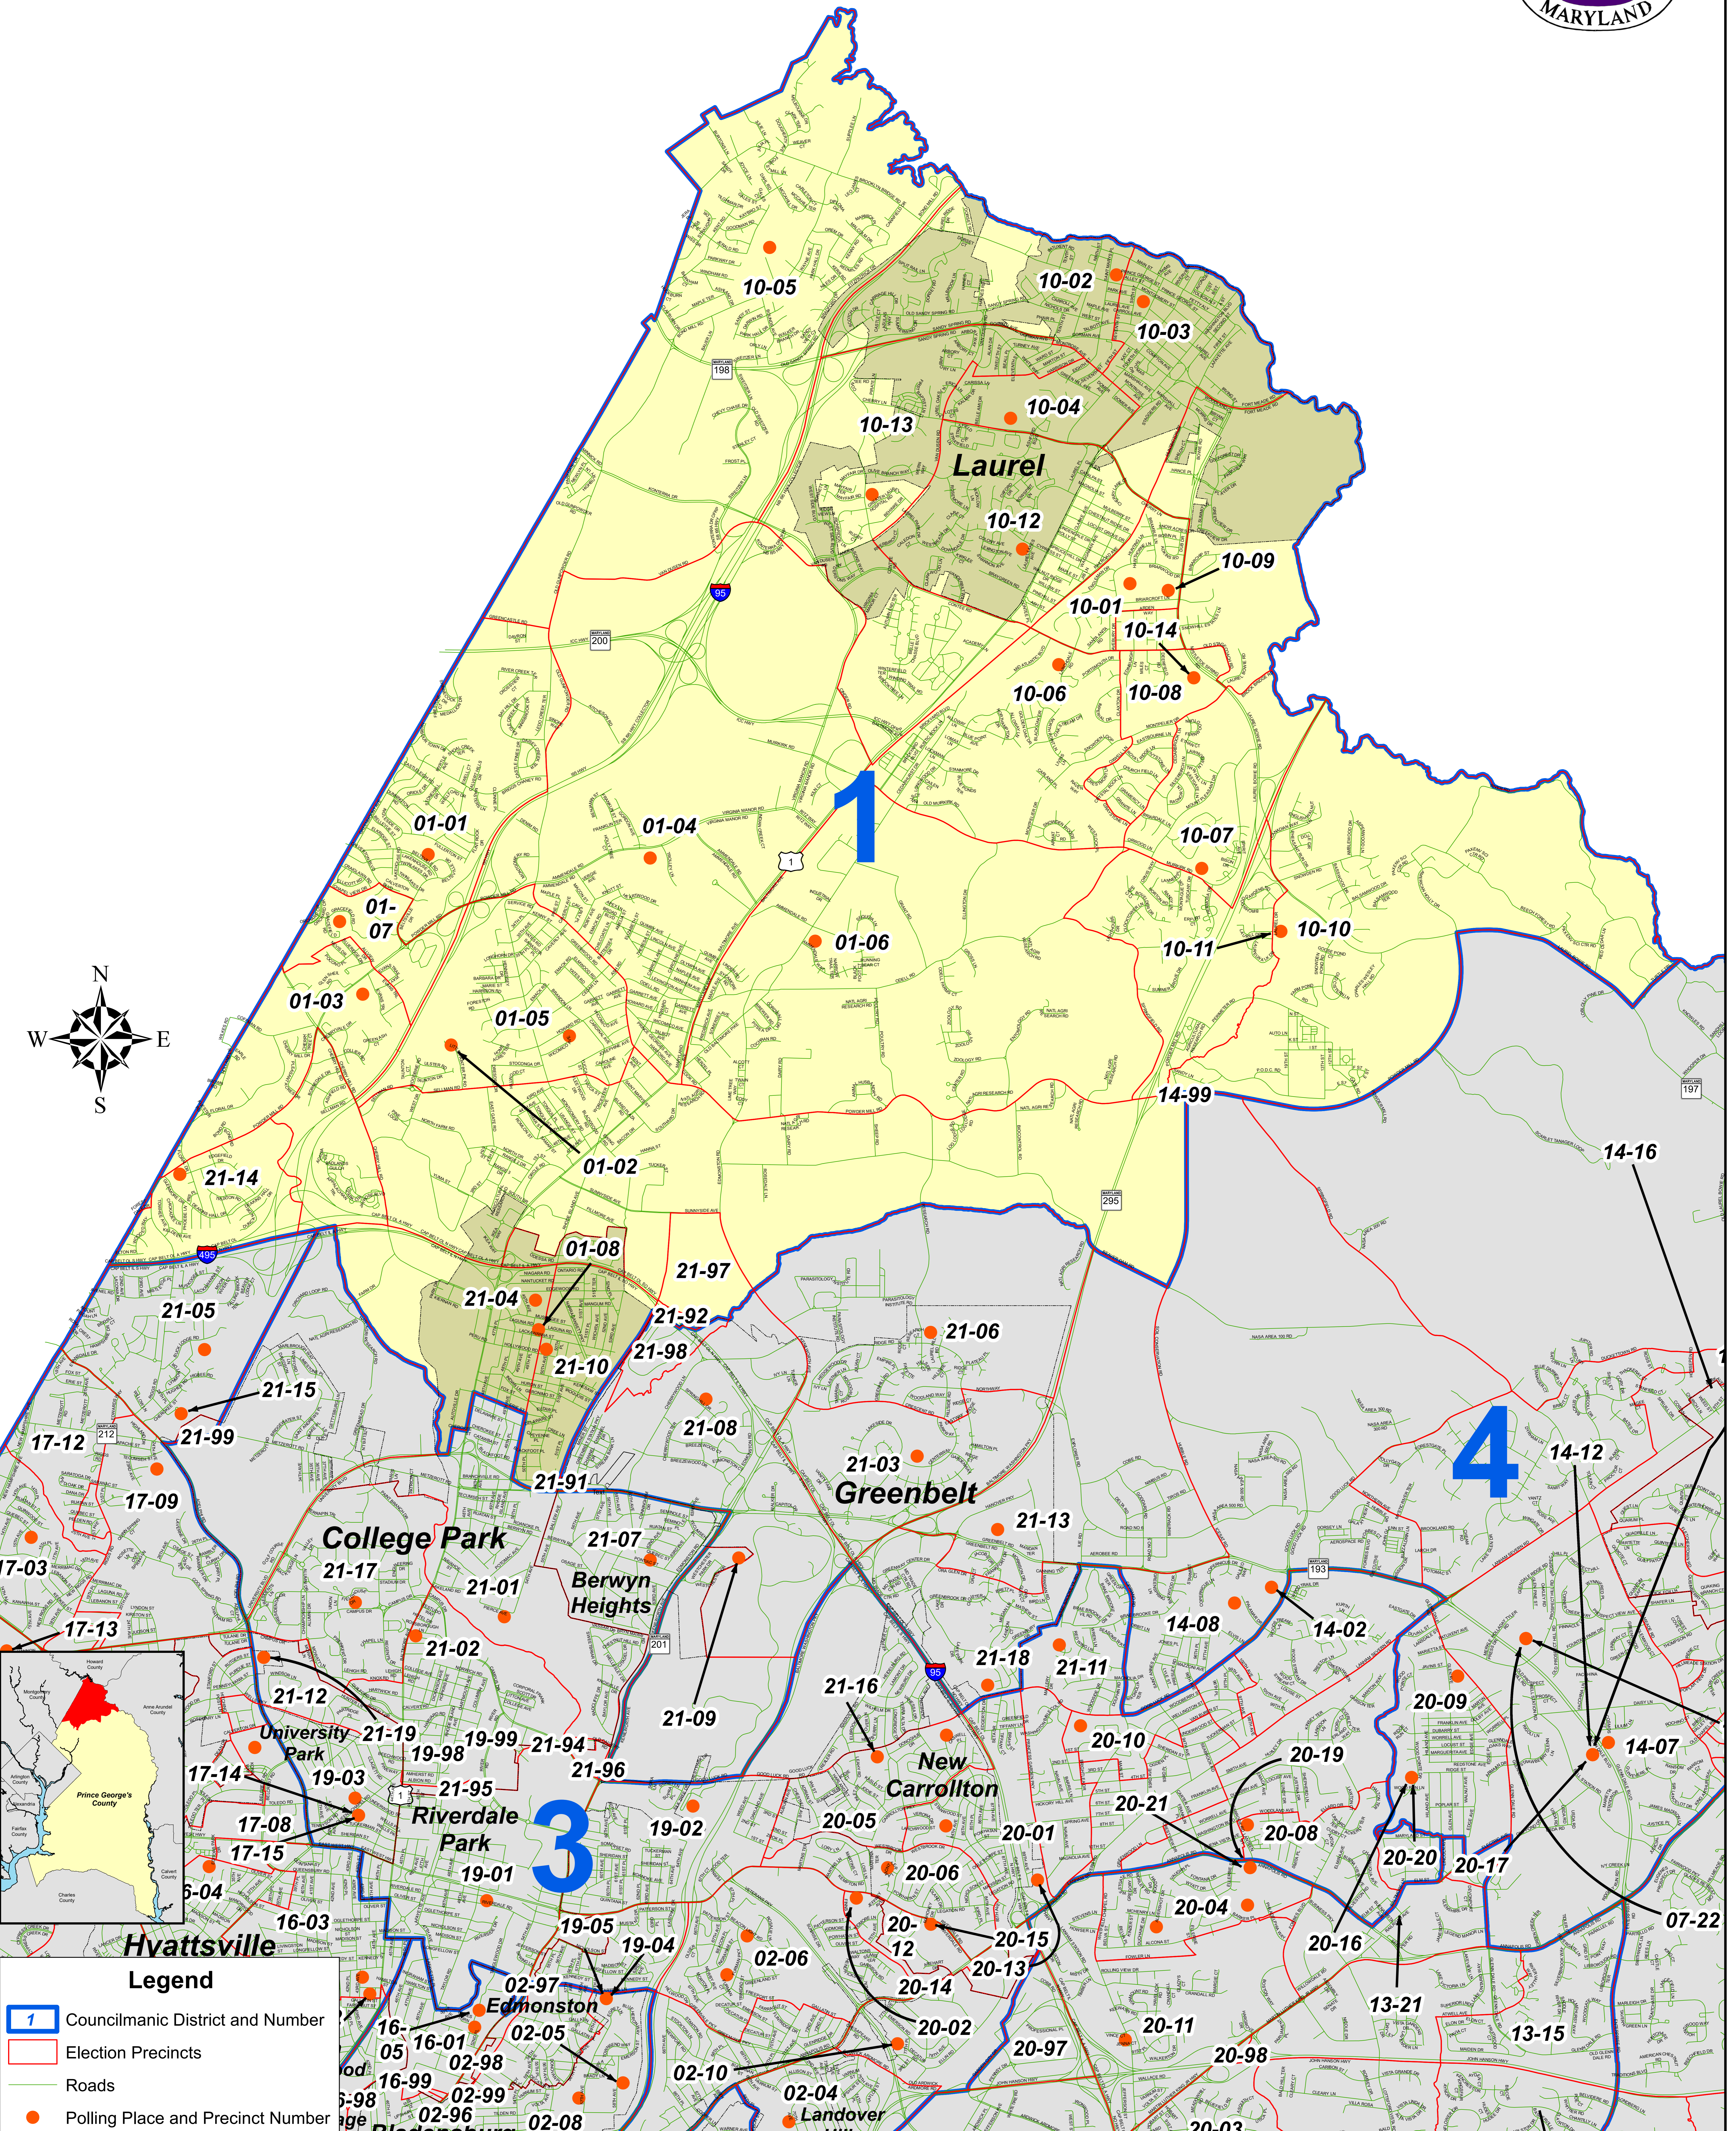

Councilmanic District 1

Prince George's County, Maryland

Legend	
1	Councilmanic District and Number
	Election Precincts
	Roads
●	Polling Place and Precinct Number

DATA SOURCE	MNCPPC, OIT - GIS
DATE CREATED	May 2022
SERIAL NO	Councilmanic District 1

Prince George's County Board of Elections: This map may not be reproduced, stored in a retrieval system, or transmitted in any form including electronic or by photo reproduction, without the express written permission of the Prince George's County Board of Elections. Polling places are subject to change. Please visit elections.mypgc.us regularly for updates.