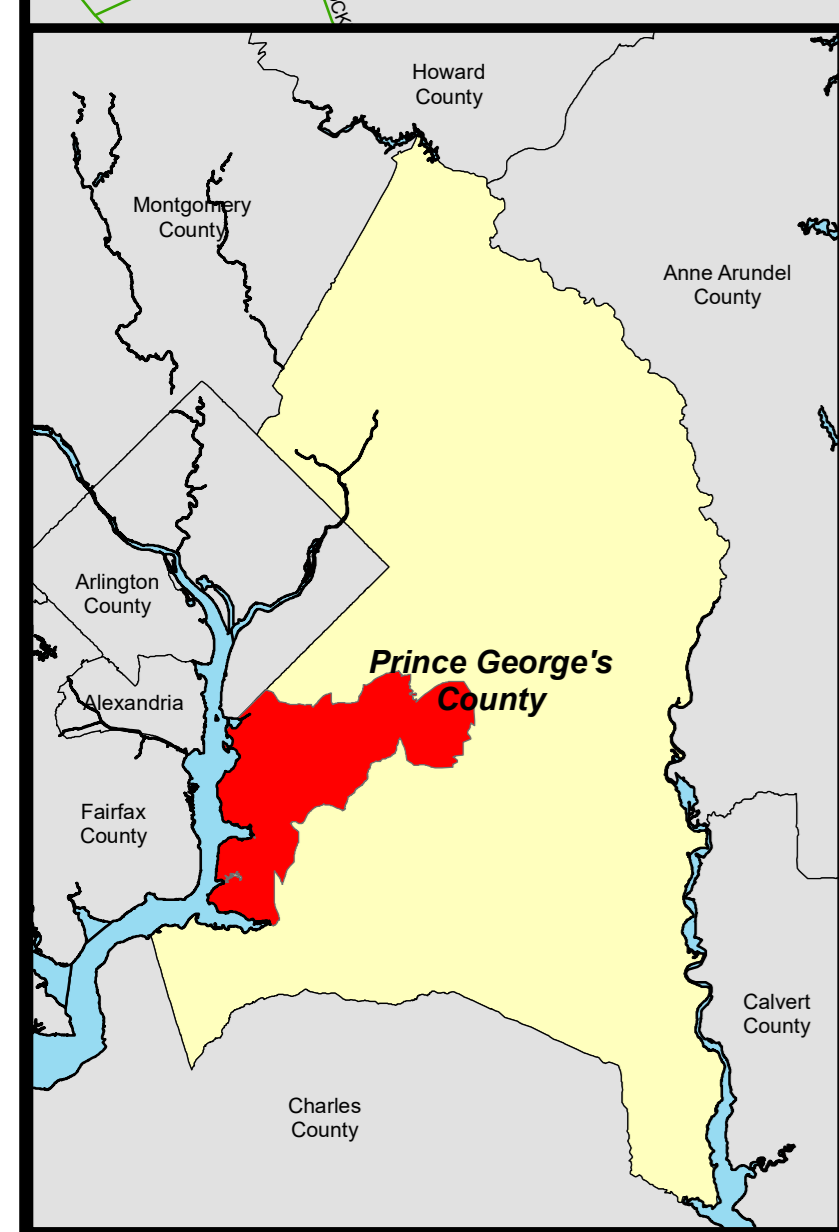

Councilmanic District 8

Prince George's County, Maryland