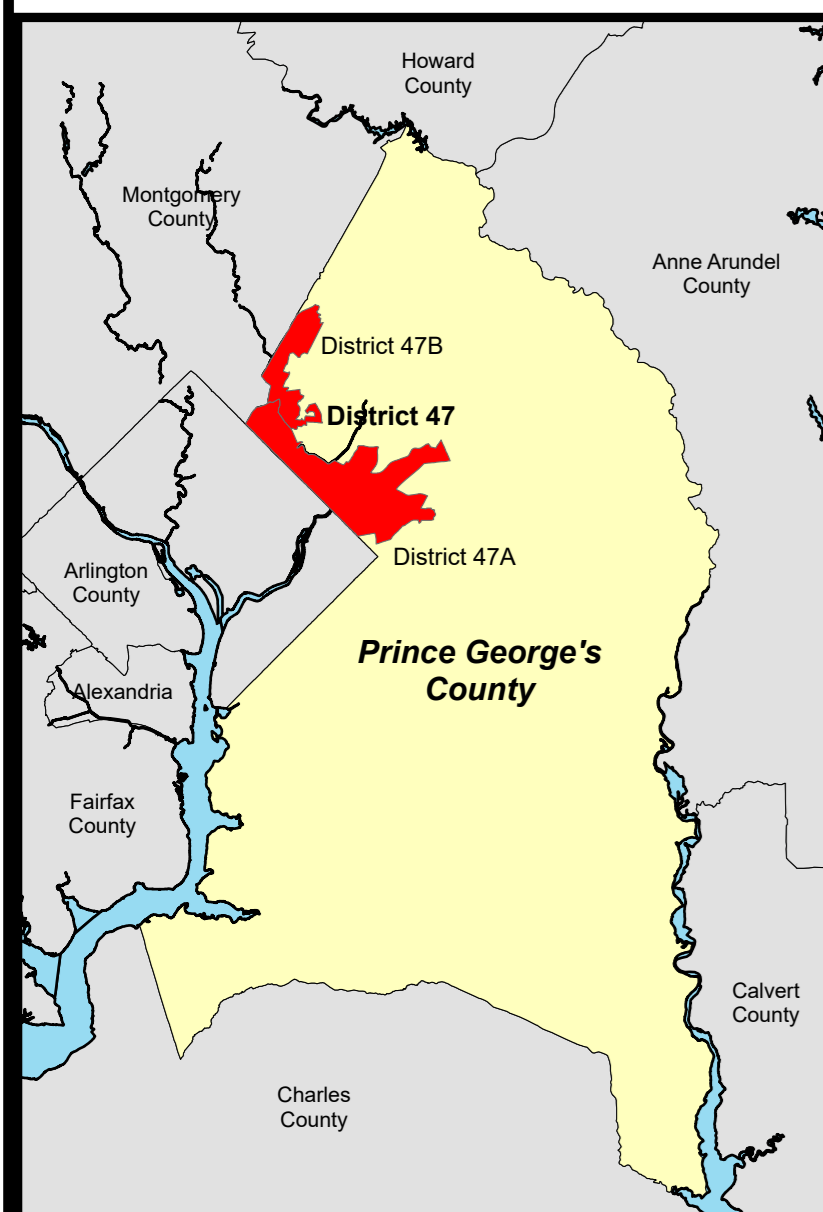

Legislative Districts 47A & 47B

Prince George's County, Maryland