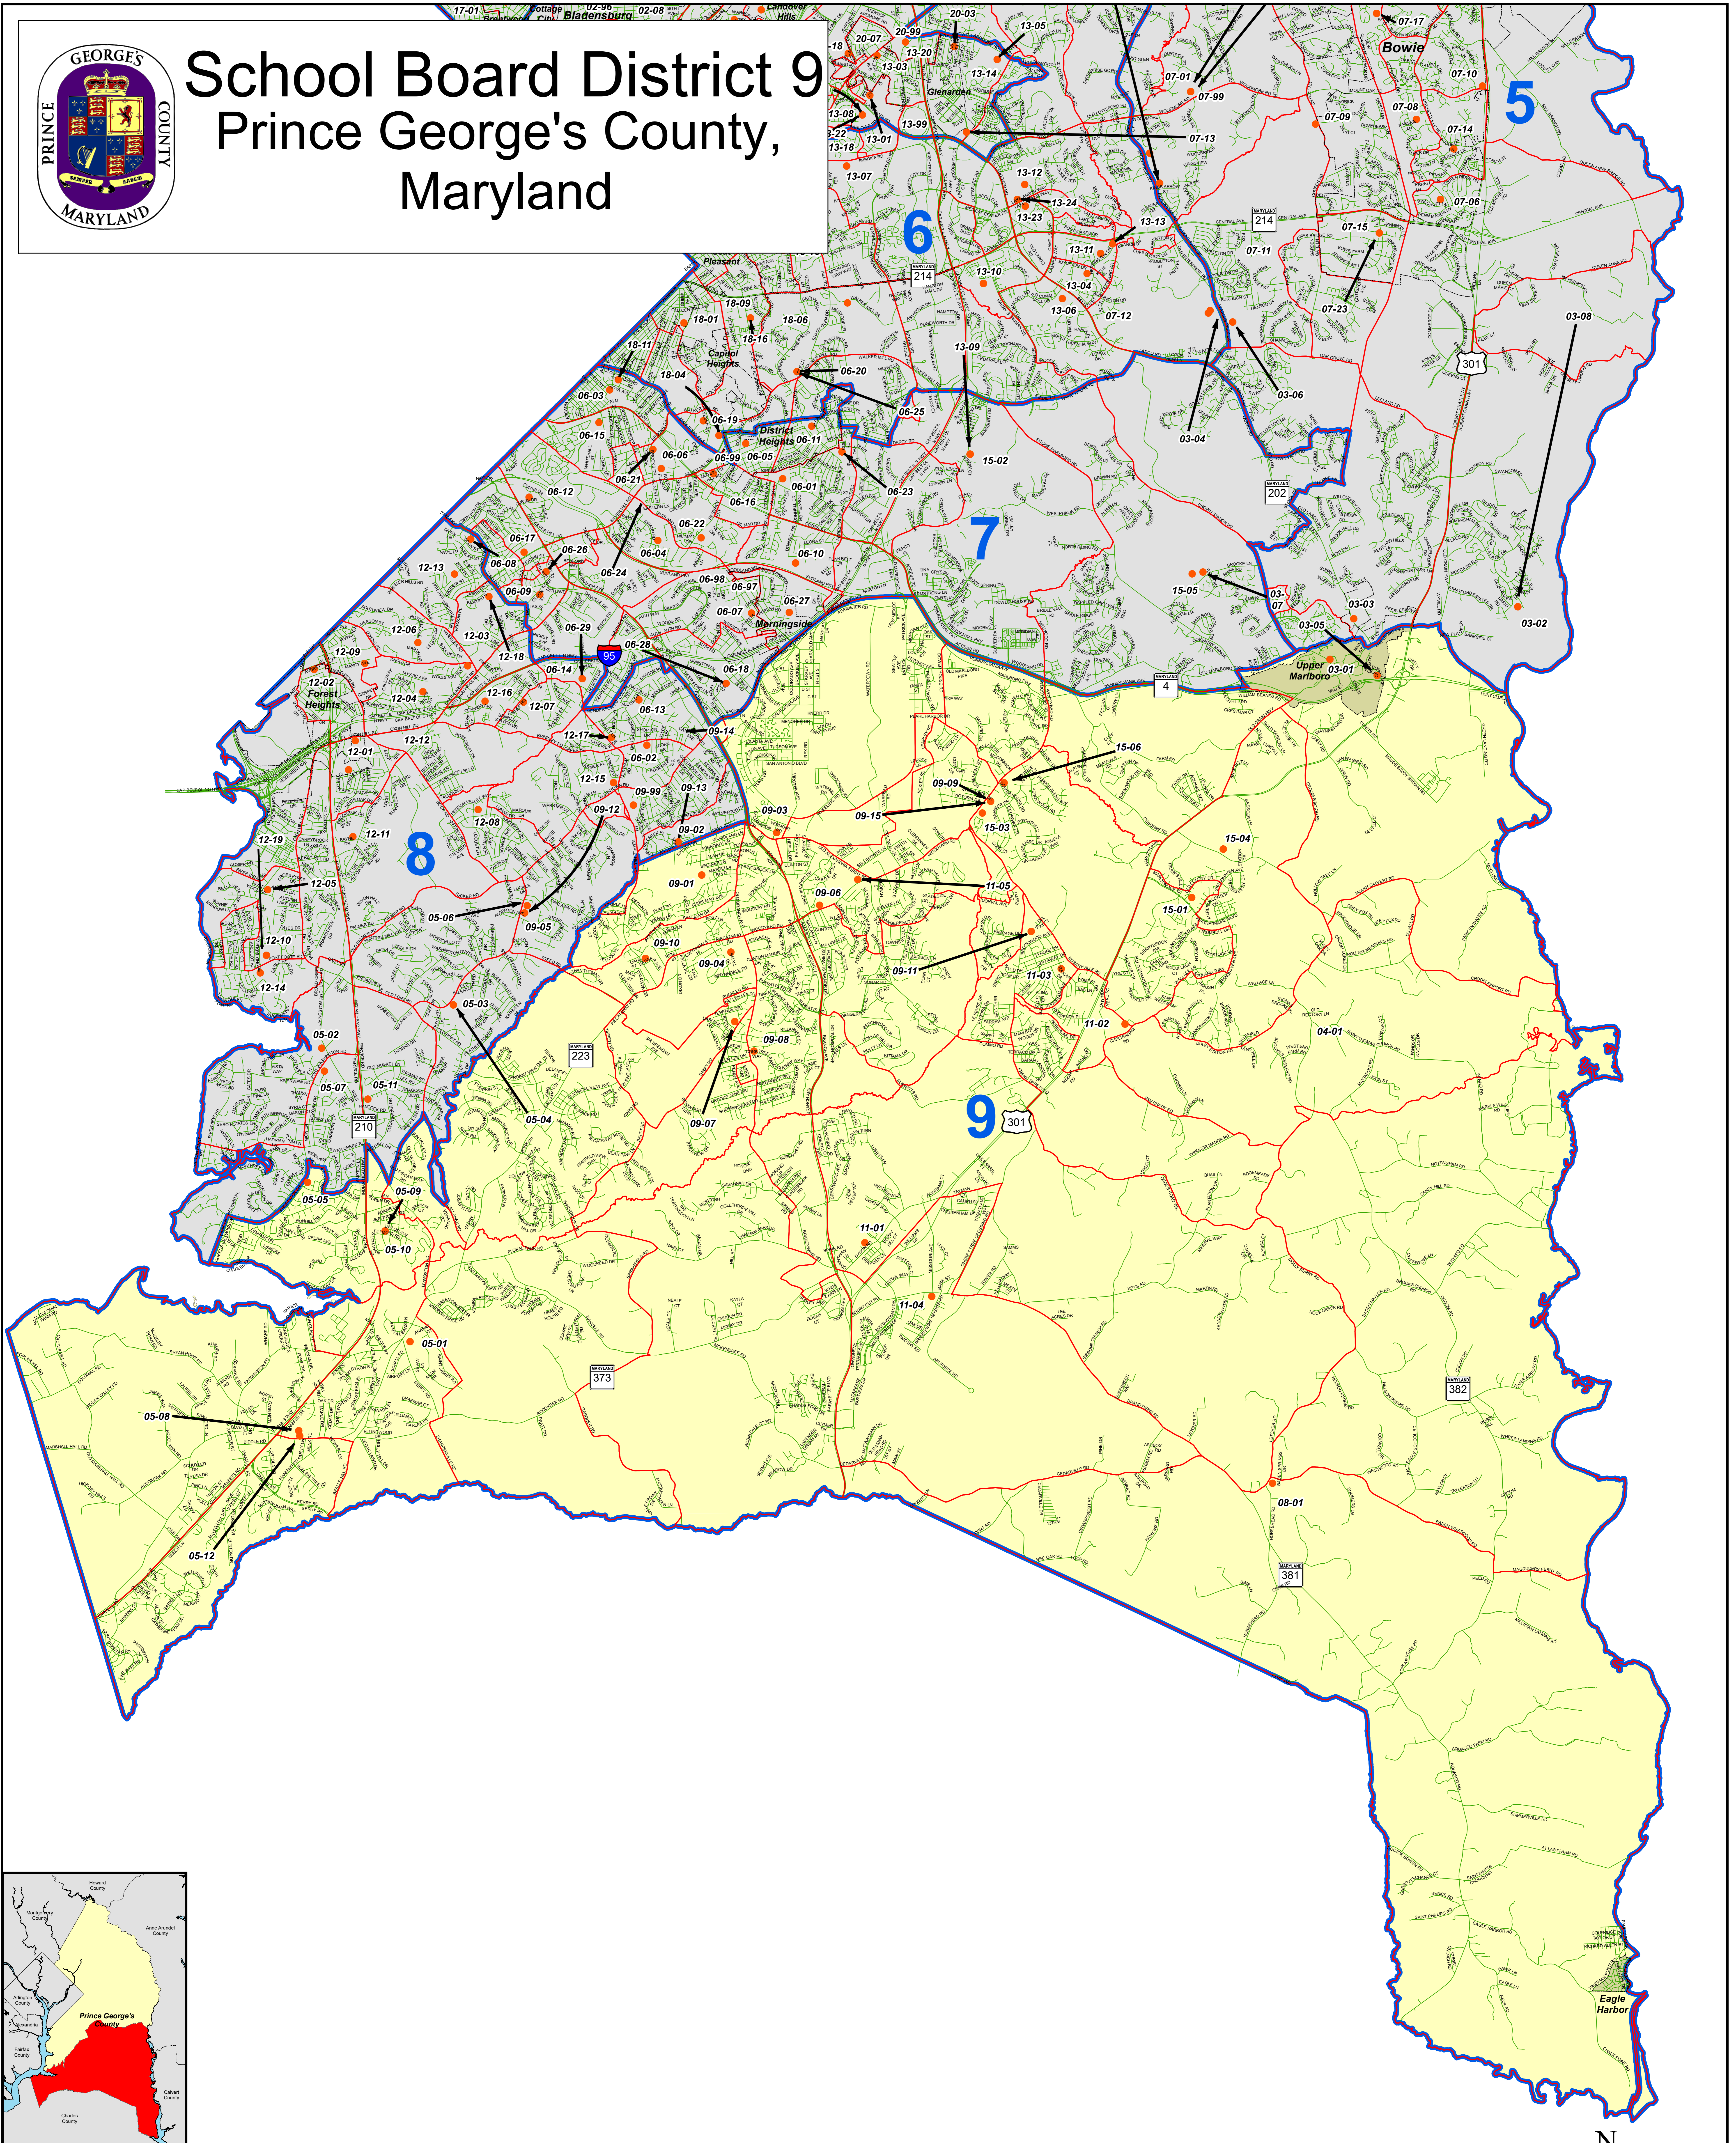

School Board District 9

Prince George's County, Maryland

Legend	
9	School Board District and Number
01-01	Election Precincts
	Municipalities
—	Roads
•	Polling Place and Precinct Number

DATA SOURCE	MNCPPC, OIT - GIS
DATE CREATED	May 2022
SERIAL NO	School Board District 9

Prince George's County Board of Elections
This map may not be reproduced, stored in a retrieval system, or transmitted in any form including electronic or by photo reproduction, without the express written permission of the Prince George's County Board of Elections. Polling places are subject to change. Please visit elections.mypgc.us regularly for updates.